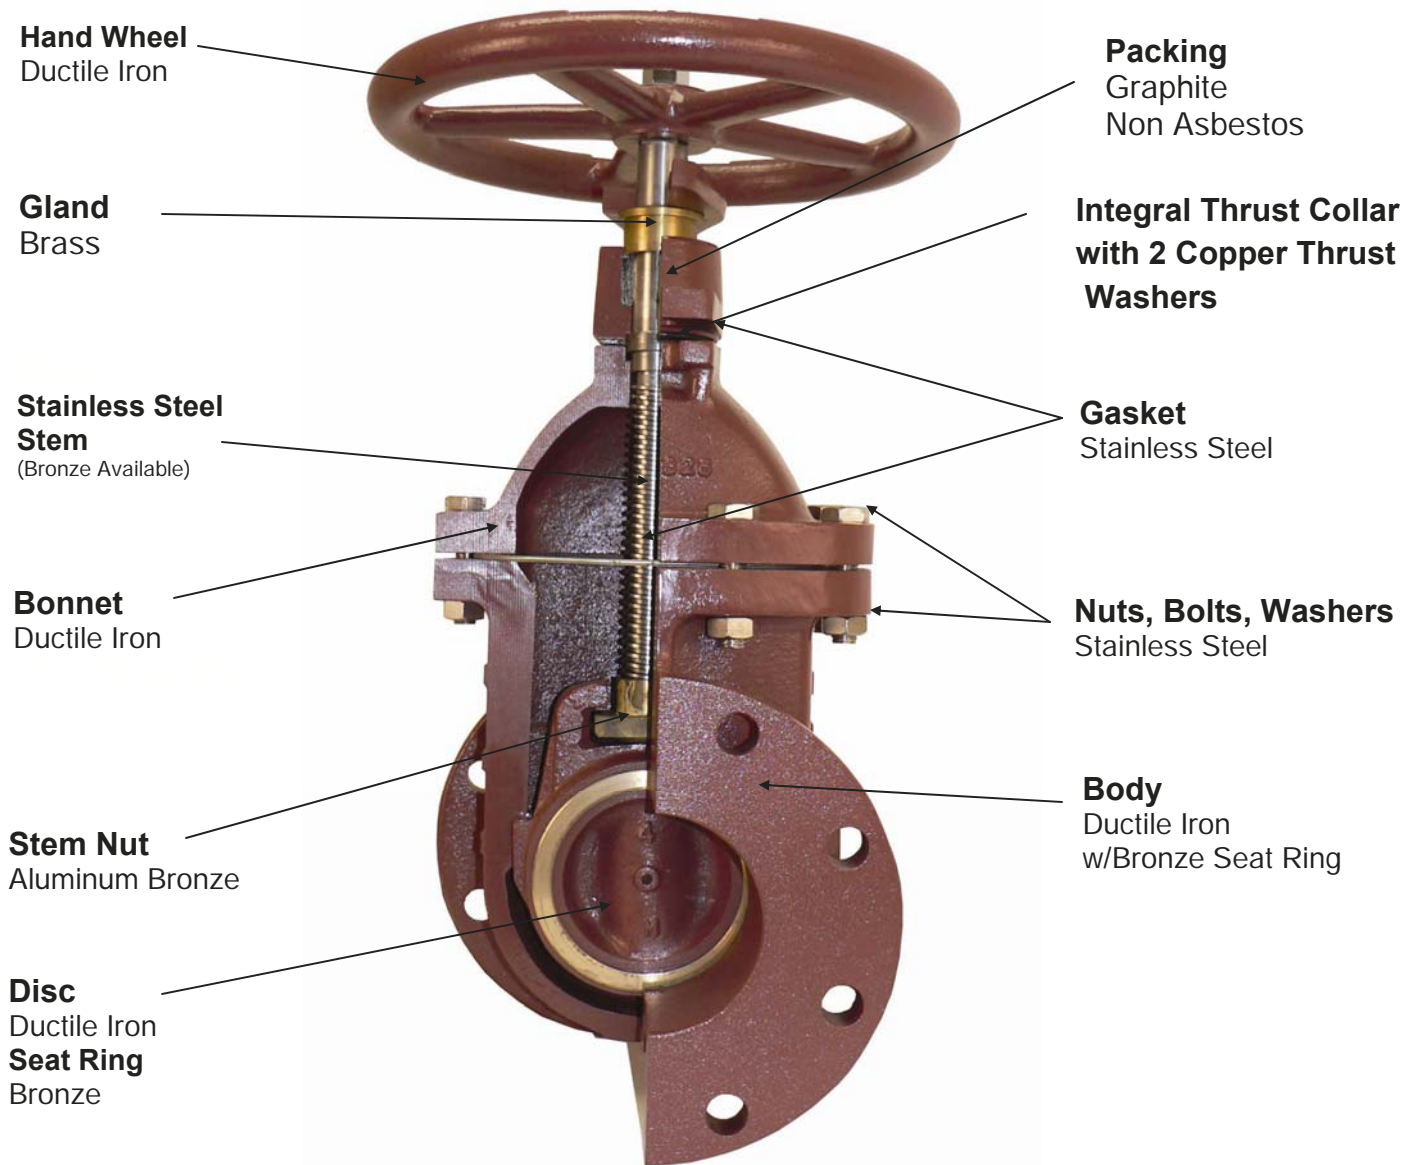

AWWA C500

Metal Seated Solid Wedge Gate Valve

Sizes: 2" - 48"

Materials of Construction

Iron Body, Bronze Mounted