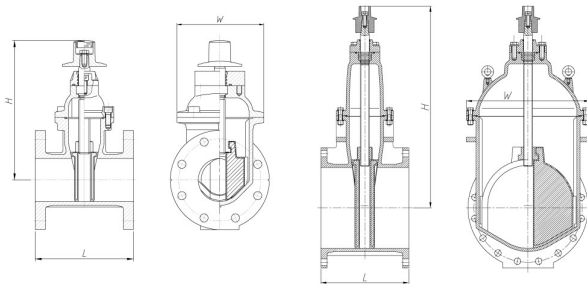

## SERIES 6900.5 - MJ • NRS • 2" - 24"

Sizes 2"-12"

Sizes 14"-24"

Offered: Open Left or Open Right. Optional Bevel Gear or Spur Gear Available for valves under 18". Valves 18" & Larger include Gear Operator - Specify Bevel or Spur Gear. Optional Integral By-Pass Available on Larger Sizes. **Valves Larger than 24" Available.**

SIZE	MODEL	H	L	W
2"	6902.5	9 7/8"	9 1/4"	5"
3"	6903.5	12 1/2"	9 1/2"	7"
4"	6904.5	13 5/8"	10"	8"
6"	6906.5	19 1/4"	11 1/2"	10 1/2"
8"	6908.5	22 1/2"	12 1/2"	13 1/2"
10"	6910.5	25"	14 3/4"	15 3/4"
12"	6912.5	28"	14 7/8"	18 3/4"
14"	6914.5	32 1/4"	17"	21 1/4"
16"	6916.5	34 7/8"	17"	23 1/4"
18"	6918.5	41 1/8"	17"	27 1/4"
20"	6920.5	42 3/4"	18"	30 1/4"
24"	6924.5	50 3/4"	20"	35 1/2"

## SERIES 6800.5 - FL • NRS • 2" - 24"

Sizes 2"-12"

Sizes 14"-24"

Offered Open Left or Open Right. 2" Operating Nut or Handwheel. Optional Bevel Gear or Spur Gear Available for valves under 18". Valves 18" & Larger include Gear Operator - Specify Bevel or Spur Gear with 2" Operating Nut or Handwheel. Optional Integral By-Pass Available on Larger Sizes. **Valves Larger than 24" Available.**

SIZE	MODEL	H (CLOSE)	H (OPEN)	L	W
2"	6702.5	15 3/8"	15 1/4"	7"	5"
2 1/2"	67025.5	16"	16 5/8"	7 1/2"	6"
3"	6703.5	19"	19 1/4"	8"	7"
4"	6704.5	24"	22"	9"	8"
6"	6706.5	31 1/8"	29 5/8"	10 1/2"	10 1/2"
8"	6708.5	39 1/2"	37 1/4"	11 1/2"	13 1/2"
10"	6710.5	46 3/4"	45 1/4"	13"	15 3/4"
12"	6712.5	52"	52 3/4"	14"	18 3/4"
14"	6714.5	62"	64"	15"	21 1/4"
16"	6716.5	70 3/8"	76 1/2"	16"	23 1/4"
18"	6718.5	79 1/2"	82"	17"	27 1/4"
20"	6720.5	89 5/8"	94 1/2"	18"	30 1/4"
24"	6724.5	102 3/8"	103 5/8"	20"	35 1/2"