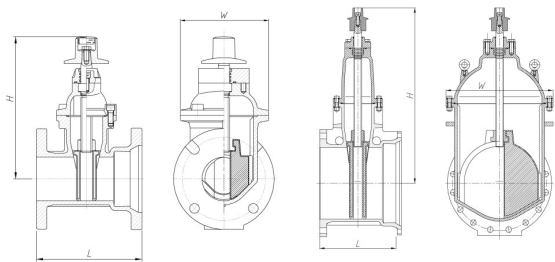

SIZE	MODEL	H	L	W
2"	6802.5	9 7/8"	7"	5"
2 1/2"	68025.5	11"	7 1/2"	6"
3"	6803.5	12 1/2"	8"	7"
4"	6804.5	13 5/8"	9"	8"
6"	6806.5	19 1/4"	10 1/2"	10 1/2"
8"	6808.5	22 1/2"	11 1/2"	13 1/2"
10"	6810.5	25"	13"	15 3/4"
12"	6812.5	28"	14"	18 3/4"
14"	6814.5	32 1/4"	15"	21 1/4"
16"	6816.5	34 7/8"	16"	23 1/4"
18"	6818.5	41 1/8"	17"	27 1/4"
20"	6820.5	42 3/4"	18"	30 1/4"
24"	6824.5	50 3/4"	20"	35 1/2"

## SERIES 6700.5 - FL • OS&Y • 2" - 24"

Sizes 2"-12"

Sizes 14"-24"

Offered Open Left or Open Right Handwheel. Optional Bevel Gear or Spur Gear Available for valves under 18". Valves 18" & Larger include Gear Operator - Specify Bevel or Spur Gear with 2" Operating Nut or Handwheel. Optional Integral By-Pass Available on Larger Sizes. **Valves Larger than 24" Available.**

SIZE	MODEL	H (CLOSE)	H (OPEN)	L	W
2"	6702.5	15 3/8"	15 1/4"	7"	5"
2 1/2"	67025.5	16"	16 5/8"	7 1/2"	6"
3"	6703.5	19"	19 1/4"	8"	7"
4"	6704.5	24"	22"	9"	8"
6"	6706.5	31 1/8"	29 5/8"	10 1/2"	10 1/2"
8"	6708.5	39 1/2"	37 1/4"	11 1/2"	13 1/2"
10"	6710.5	46 3/4"	45 1/4"	13"	15 3/4"
12"	6712.5	52"	52 3/4"	14"	18 3/4"
14"	6714.5	62"	64"	15"	21 1/4"
16"	6716.5	70 3/8"	76 1/2"	16"	23 1/4"
18"	6718.5	79 1/2"	82"	17"	27 1/4"
20"	6720.5	89 5/8"	94 1/2"	18"	30 1/4"
24"	6724.5	102 3/8"	103 5/8"	20"	35 1/2"

## SERIES 6600.5 - FL X MJ • NRS • 2" - 24"

Sizes 2"-12"

Sizes 14"-24"

Offered: Open Left or Open Right. Optional Bevel Gear or Spur Gear Available for valves under 18". Valves 18" & Larger include Gear Operator - Specify Bevel or Spur Gear with 2" Operating Nut or Handwheel. Optional Integral By-Pass Available on Larger Sizes. **Valves Larger than 24" Available.** FL X MJ Tapping Valves have Guide Ring Offered - Order Series 6600T