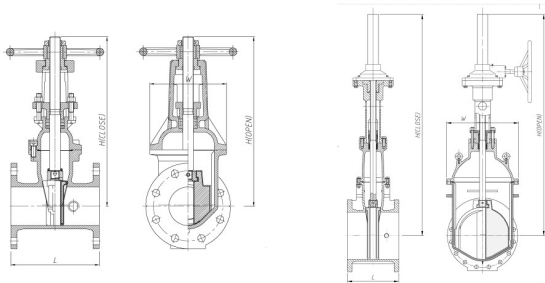

SERIES 6700.5 - FL • OS&Y • 2" - 24"

Sizes 2"-12"

Sizes 14"-24"

Offered Open Left or Open Right Handwheel. Optional Bevel Gear or Spur Gear Available for valves under 18". Valves 18" & Larger include Gear Operator - Specify Bevel or Spur Gear with 2" Operating Nut or Handwheel. Optional Integral By-Pass Available on Larger Sizes. **Valves Larger than 24" Available.**

SIZE	MODEL	H (CLOSE)	H (OPEN)	L	W
2"	6702.5	15 3/8"	15 1/4"	7"	5"
2 1/2"	67025.5	16"	16 5/8"	7 1/2"	6"
3"	6703.5	19"	19 1/4"	8"	7"
4"	6704.5	24"	22"	9"	8"
6"	6706.5	31 1/8"	29 5/8"	10 1/2"	10 1/2"
8"	6708.5	39 1/2"	37 1/4"	11 1/2"	13 1/2"
10"	6710.5	46 3/4"	45 1/4"	13"	15 3/4"
12"	6712.5	52"	52 3/4"	14"	18 3/4"
14"	6714.5	62"	64"	15"	21 1/4"
16"	6716.5	70 3/8"	76 1/2"	16"	23 1/4"
18"	6718.5	79 1/2"	82"	17"	27 1/4"
20"	6720.5	89 5/8"	94 1/2"	18"	30 1/4"
24"	6724.5	102 3/8"	103 5/8"	20"	35 1/2"