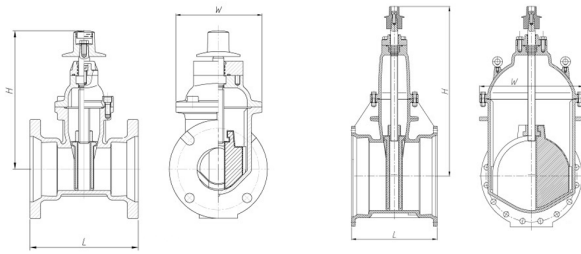

## SERIES 6900.5 - MJ • NRS • 2" - 24"

Sizes 2"-12"

Sizes 14"-24"

Offered: Open Left or Open Right. Optional Bevel Gear or Spur Gear Available for valves under 18". Valves 18" & Larger include Gear Operator - Specify Bevel or Spur Gear. Optional Integral By-Pass Available on Larger Sizes. **Valves Larger than 24" Available.**

SIZE	MODEL	H	L	W
2"	6902.5	9 7/8"	9 1/4"	5"
3"	6903.5	12 1/2"	9 1/2"	7"
4"	6904.5	13 5/8"	10"	8"
6"	6906.5	19 1/4"	11 1/2"	10 1/2"
8"	6908.5	22 1/2"	12 1/2"	13 1/2"
10"	6910.5	25"	14 3/4"	15 3/4"
12"	6912.5	28"	14 7/8"	18 3/4"
14"	6914.5	32 1/4"	17"	21 1/4"
16"	6916.5	34 7/8"	17"	23 1/4"
18"	6918.5	41 1/8"	17"	27 1/4"
20"	6920.5	42 3/4"	18"	30 1/4"
24"	6924.5	50 3/4"	20"	35 1/2"

## SERIES 6800.5 - FL • NRS • 2" - 24"

Sizes 2"-12"

Sizes 14"-24"

Offered Open Left or Open Right. 2" Operating Nut or Handwheel. Optional Bevel Gear or Spur Gear Available for valves under 18". Valves 18" & Larger include Gear Operator - Specify Bevel or Spur Gear with 2" Operating Nut or Handwheel. Optional Integral By-Pass Available on Larger Sizes. **Valves Larger than 24" Available.**

SIZE	MODEL	H (CLOSE)	H (OPEN)	L	W
2"	6702.5	15 3/8"	15 1/4"	7"	5"
2 1/2"	67025.5	16"	16 5/8"	7 1/2"	6"
3"	6703.5	19"	19 1/4"	8"	7"
4"	6704.5	24"	22"	9"	8"
6"	6706.5	31 1/8"	29 5/8"	10 1/2"	10 1/2"
8"	6708.5	39 1/2"	37 1/4"	11 1/2"	13 1/2"
10"	6710.5	46 3/4"	45 1/4"	13"	15 3/4"
12"	6712.5	52"	52 3/4"	14"	18 3/4"
14"	6714.5	62"	64"	15"	21 1/4"
16"	6716.5	70 3/8"	76 1/2"	16"	23 1/4"
18"	6718.5	79 1/2"	82"	17"	27 1/4"
20"	6720.5	89 5/8"	94 1/2"	18"	30 1/4"
24"	6724.5	102 3/8"	103 5/8"	20"	35 1/2"