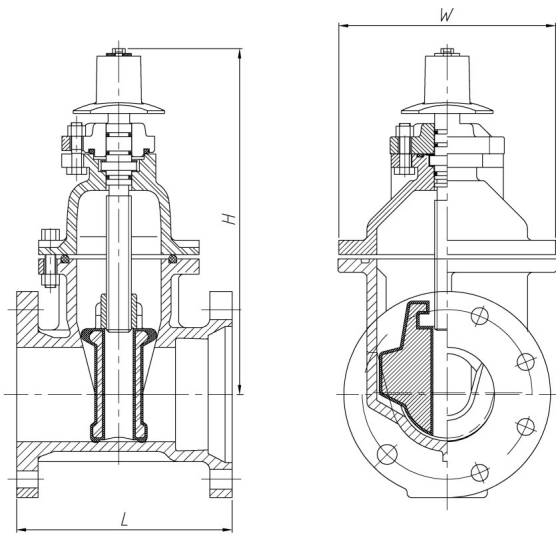

SERIES 6600 • FL X MJ • NRS GATE VALVE OR TAPPING VALVE • AWWA C509/C515

FL X MJ, NRS, 2" - 12"

SIZE	MODEL	H	L	W
2"	6602	10 7/8"	7 1/2"	7 3/4"
3"	6603	13 3/4"	8 1/2"	8 1/4"
4"	6604	15 7/8"	9 1/2"	9 3/4"
6"	6606	18 3/4"	11"	12 1/4"
8"	6608	22 3/4"	12"	15 1/4"
10"	6610	26 1/8"	14 1/4"	18 3/4"
12"	6612	30 3/4"	14 3/8"	22 5/8"

Offered: Open Left or Open Right. Optional Bevel or Spur Gear. Available. FL X MJ Tapping Valves with Guide Ring, Available - Order 6600T.

FL X MJ, NRS, 14" - 48"

SIZE	MODEL	H	L	W
14"	6614	34 1/2"	15"	22"
16"	6616	36 3/8"	16"	27 3/4"
18"	6618	39 5/8"	19"	27 3/4"
20"	6620	46 1/4"	19"	32 1/2"
24"	6624	52 1/2"	21 3/4"	39 3/4"
30"	6630	69 1/2"	24"	47 3/4"
36"	6636	79 3/4"	28"	54 1/4"
42"	6642	89 3/4"	36"	66 3/4"
48"	6648	99 5/8"	44"	75 1/2"

Offered: Open Left or Open Right. 18" & Larger - Gear Operator. Included - Specify Bevel or Spur Gear. 14" & 16" Optional Gear, Available. 30" and Larger have Rollers, Tracks and Scrapers on both sides for Vertical or Horizontal Installation. Optional, Integral By-Pass Available on 16" and Larger. FL X MJ Tapping Valves have Guide Rings Offered - Order 6600T.