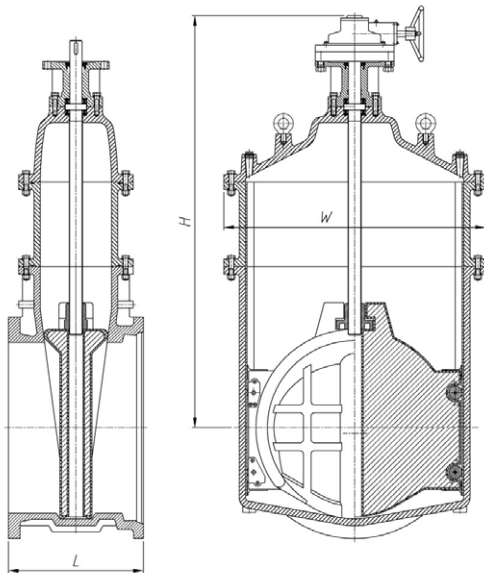

SERIES 6600 • FL X MJ • NRS GATE VALVE OR TAPPING VALVE • AWWA C509/C515

FL X MJ, NRS, 2" - 12"

SIZE	MODEL	H	L	W
2"	6602	10 7/8"	7 1/2"	7 3/4"
3"	6603	13 3/4"	8 1/2"	8 1/4"
4"	6604	15 7/8"	9 1/2"	9 3/4"
6"	6606	18 3/4"	11"	12 1/4"
8"	6608	22 3/4"	12"	15 1/4"
10"	6610	26 1/8"	14 1/4"	18 3/4"
12"	6612	30 3/4"	14 3/8"	22 5/8"

Offered: Open Left or Open Right. Optional Bevel or Spur Gear. Available. FL X MJ Tapping Valves with Guide Ring, Available - Order 6600T.

FL X MJ, NRS, 14" - 48"

SIZE	MODEL	H	L	W
14"	6614	34 1/2"	15"	22"
16"	6616	36 3/8"	16"	27 3/4"
18"	6618	39 5/8"	19"	27 3/4"
20"	6620	46 1/4"	19"	32 1/2"
24"	6624	52 1/2"	21 3/4"	39 3/4"
30"	6630	69 1/2"	24"	47 3/4"
36"	6636	79 3/4"	28"	54 1/4"
42"	6642	89 3/4"	36"	66 3/4"
48"	6648	99 5/8"	44"	75 1/2"

Offered: Open Left or Open Right. 18" & Larger - Gear Operator. Included - Specify Bevel or Spur Gear. 14" & 16" Optional Gear, Available. 30" and Larger have Rollers, Tracks and Scrapers on both sides for Vertical or Horizontal Installation. Optional, Integral By-Pass Available on 16" and Larger. FL X MJ Tapping Valves have Guide Rings Offered - Order 6600T.