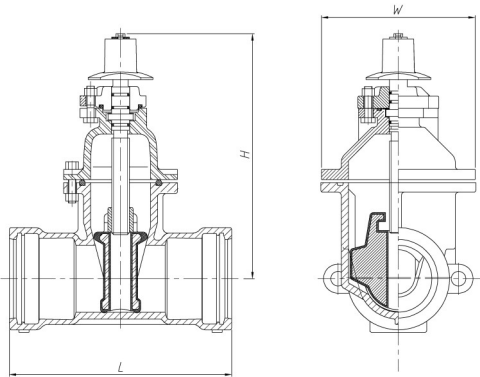

INSTALLATION DIMENSIONS

PO X PO, NRS, 4"-12"

SERIES 6500 • PUSH-ON X PUSH-ON NRS • GATE VALVE • AWWA C509/C515

SIZE	MODEL	H	L	W
4"	6504	15 7/8"	11"	9 3/4"
6"	6506	19 1/8"	12 3/4"	12 1/4"
8"	6508	23 1/2"	14 3/4"	15 1/4"
10"	6510	26 1/4"	15 3/4"	18 3/4"
12"	6512	30 3/4"	16 1/4"	22 5/8"

Offered: Open Left or Open Right. Optional Bevel or Spur Gear, Available

FL X PO, NRS, 4"-12"

SERIES 6400 • FL X PUSH-ON NRS • GATE VALVE • AWWA C509/C515

SIZE	MODEL	H	L	W
4"	6404	15 7/8"	11"	9 3/4"
6"	6406	19 1/8"	12 3/4"	12 1/4"
8"	6408	23 1/2"	14 3/4"	15 1/4"
10"	6410	26 1/4"	15 3/4"	18 3/4"
12"	6412	30 3/4"	16 1/4"	22 5/8"

Offered: Open Left or Open Right. Optional Bevel or Spur Gear, Available

TH X TH, NRS, 2"- 3"

SERIES 6300 • TH X TH NRS • GATE VALVE • AWWA C509/C515

SIZE	MODEL	H	L	W
2"	6302	9 1/4"	6"	7 3/4"
2 1/2"	63025	11 3/4"	6 3/4"	7 3/4"
3"	6303	11 3/4"	7 1/8"	8 1/4"

Offered: Open Left or Open Right. Optional Bevel or Spur Gear, Available