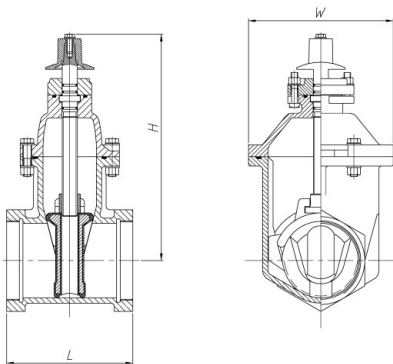

INSTALLATION DIMENSIONS

PO X PO, NRS, 4"-12"

SERIES 6500 • PUSH-ON X PUSH-ON NRS • GATE VALVE • AWWA C509/C515

SIZE	MODEL	H	L	W
4"	6504	15 7/8"	11"	9 3/4"
6"	6506	19 1/8"	12 3/4"	12 1/4"
8"	6508	23 1/2"	14 3/4"	15 1/4"
10"	6510	26 1/4"	15 3/4"	18 3/4"
12"	6512	30 3/4"	16 1/4"	22 5/8"

Offered: Open Left or Open Right. Optional Bevel or Spur Gear, Available

FL X PO, NRS, 4"-12"

SERIES 6400 • FL X PUSH-ON NRS • GATE VALVE • AWWA C509/C515

SIZE	MODEL	H	L	W
4"	6404	15 7/8"	11"	9 3/4"
6"	6406	19 1/8"	12 3/4"	12 1/4"
8"	6408	23 1/2"	14 3/4"	15 1/4"
10"	6410	26 1/4"	15 3/4"	18 3/4"
12"	6412	30 3/4"	16 1/4"	22 5/8"

Offered: Open Left or Open Right. Optional Bevel or Spur Gear, Available

TH X TH, NRS, 2"- 3"

SERIES 6300 • TH X TH NRS • GATE VALVE • AWWA C509/C515

SIZE	MODEL	H	L	W
2"	6302	9 1/4"	6"	7 3/4"
2 1/2"	63025	11 3/4"	6 3/4"	7 3/4"
3"	6303	11 3/4"	7 1/8"	8 1/4"

Offered: Open Left or Open Right. Optional Bevel or Spur Gear, Available