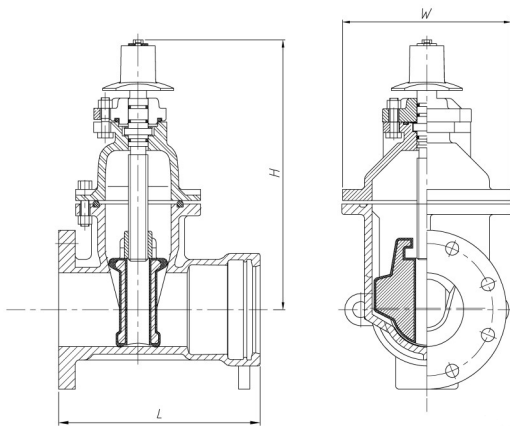

INSTALLATION DIMENSIONS

PO X PO, NRS, 4"-12"

SERIES 6500 • PUSH-ON X PUSH-ON NRS • GATE VALVE • AWWA C509/C515

SIZE	MODEL	H	L	W
4"	6504	15 7/8"	11"	9 3/4"
6"	6506	19 1/8"	12 3/4"	12 1/4"
8"	6508	23 1/2"	14 3/4"	15 1/4"
10"	6510	26 1/4"	15 3/4"	18 3/4"
12"	6512	30 3/4"	16 1/4"	22 5/8"

Offered: Open Left or Open Right. Optional Bevel or Spur Gear, Available

FL X PO, NRS, 4"-12"

SERIES 6400 • FL X PUSH-ON NRS • GATE VALVE • AWWA C509/C515

SIZE	MODEL	H	L	W
4"	6404	15 7/8"	11"	9 3/4"
6"	6406	19 1/8"	12 3/4"	12 1/4"
8"	6408	23 1/2"	14 3/4"	15 1/4"
10"	6410	26 1/4"	15 3/4"	18 3/4"
12"	6412	30 3/4"	16 1/4"	22 5/8"

Offered: Open Left or Open Right. Optional Bevel or Spur Gear, Available

TH X TH, NRS, 2"- 3"

SERIES 6300 • TH X TH NRS • GATE VALVE • AWWA C509/C515

SIZE	MODEL	H	L	W
2"	6302	9 1/4"	6"	7 3/4"
2 1/2"	63025	11 3/4"	6 3/4"	7 3/4"
3"	6303	11 3/4"	7 1/8"	8 1/4"

Offered: Open Left or Open Right. Optional Bevel or Spur Gear, Available