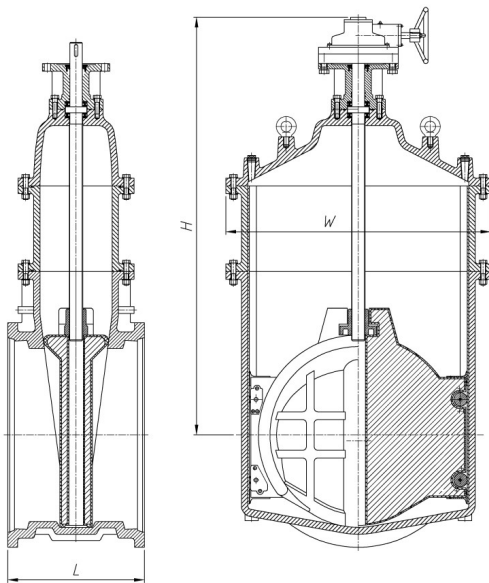

SERIES 6900

MJ • NRS • GATE VALVE • AWWA C509/C515

MJ X MJ, NRS, 2" - 12"

SIZE	MODEL	H	L	W
2"	6902	10 7/8"	8"	7 3/4"
3"	6903	13 3/4"	9"	8 1/4"
4"	6904	15 7/8"	10"	9 3/4"
6"	6906	19 1/8"	11 1/2"	12 1/4"
8"	6908	23 1/2"	12 1/2"	15 1/4"
10"	6910	26 1/4"	14 3/4"	18 3/4"
12"	6912	30 3/4"	14 7/8"	22 5/8"

Offered: Open Left or Open Right, Optional: Bevel or Spur Gear, Available.

MJ X MJ, NRS, 14" - 48"

SIZE	MODEL	H	L	W
14"	6914	34 1/2"	17"	22"
16"	6916	40 1/4"	17"	27 3/4"
18"	6918	40 1/4"	18"	27 3/4"
20"	6920	46 1/4"	20"	32 1/2"
24"	6924	52 1/2"	20 1/2"	39 3/4"
30"	6930	70"	24"	48 1/2"
36"	6936	81"	28"	55 1/2"
42"	6942	86"	36"	62 1/4"
48"	6948	96"	44"	68 3/4"

Offered: Open Left or Open Right. 18" & Larger - Gear Operator, Included - Specify Bevel or Spur Gear. 14" & 16" Optional Gear, Available. 30" and Larger have Rollers, Tracks and Scrapers on both sides for Vertical or Horizontal Installation. Optional, Integral By-Pass Available on 16" and Larger.