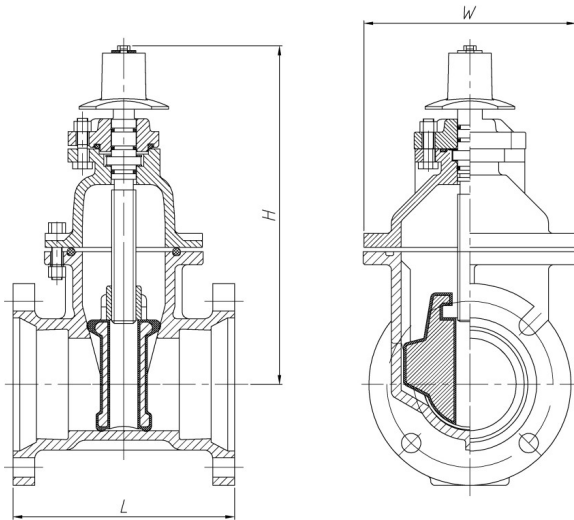

SERIES 6900

MJ • NRS • GATE VALVE • AWWA C509/C515

MJ X MJ, NRS, 2" - 12"

SIZE	MODEL	H	L	W
2"	6902	10 7/8"	8"	7 3/4"
3"	6903	13 3/4"	9"	8 1/4"
4"	6904	15 7/8"	10"	9 3/4"
6"	6906	19 1/8"	11 1/2"	12 1/4"
8"	6908	23 1/2"	12 1/2"	15 1/4"
10"	6910	26 1/4"	14 3/4"	18 3/4"
12"	6912	30 3/4"	14 7/8"	22 5/8"

Offered: Open Left or Open Right, Optional: Bevel or Spur Gear, Available.

MJ X MJ, NRS, 14" - 48"

SIZE	MODEL	H	L	W
14"	6914	34 1/2"	17"	22"
16"	6916	40 1/4"	17"	27 3/4"
18"	6918	40 1/4"	18"	27 3/4"
20"	6920	46 1/4"	20"	32 1/2"
24"	6924	52 1/2"	20 1/2"	39 3/4"
30"	6930	70"	24"	48 1/2"
36"	6936	81"	28"	55 1/2"
42"	6942	86"	36"	62 1/4"
48"	6948	96"	44"	68 3/4"

Offered: Open Left or Open Right. 18" & Larger - Gear Operator, Included - Specify Bevel or Spur Gear. 14" & 16" Optional Gear, Available. 30" and Larger have Rollers, Tracks and Scrapers on both sides for Vertical or Horizontal Installation. Optional, Integral By-Pass Available on 16" and Larger.